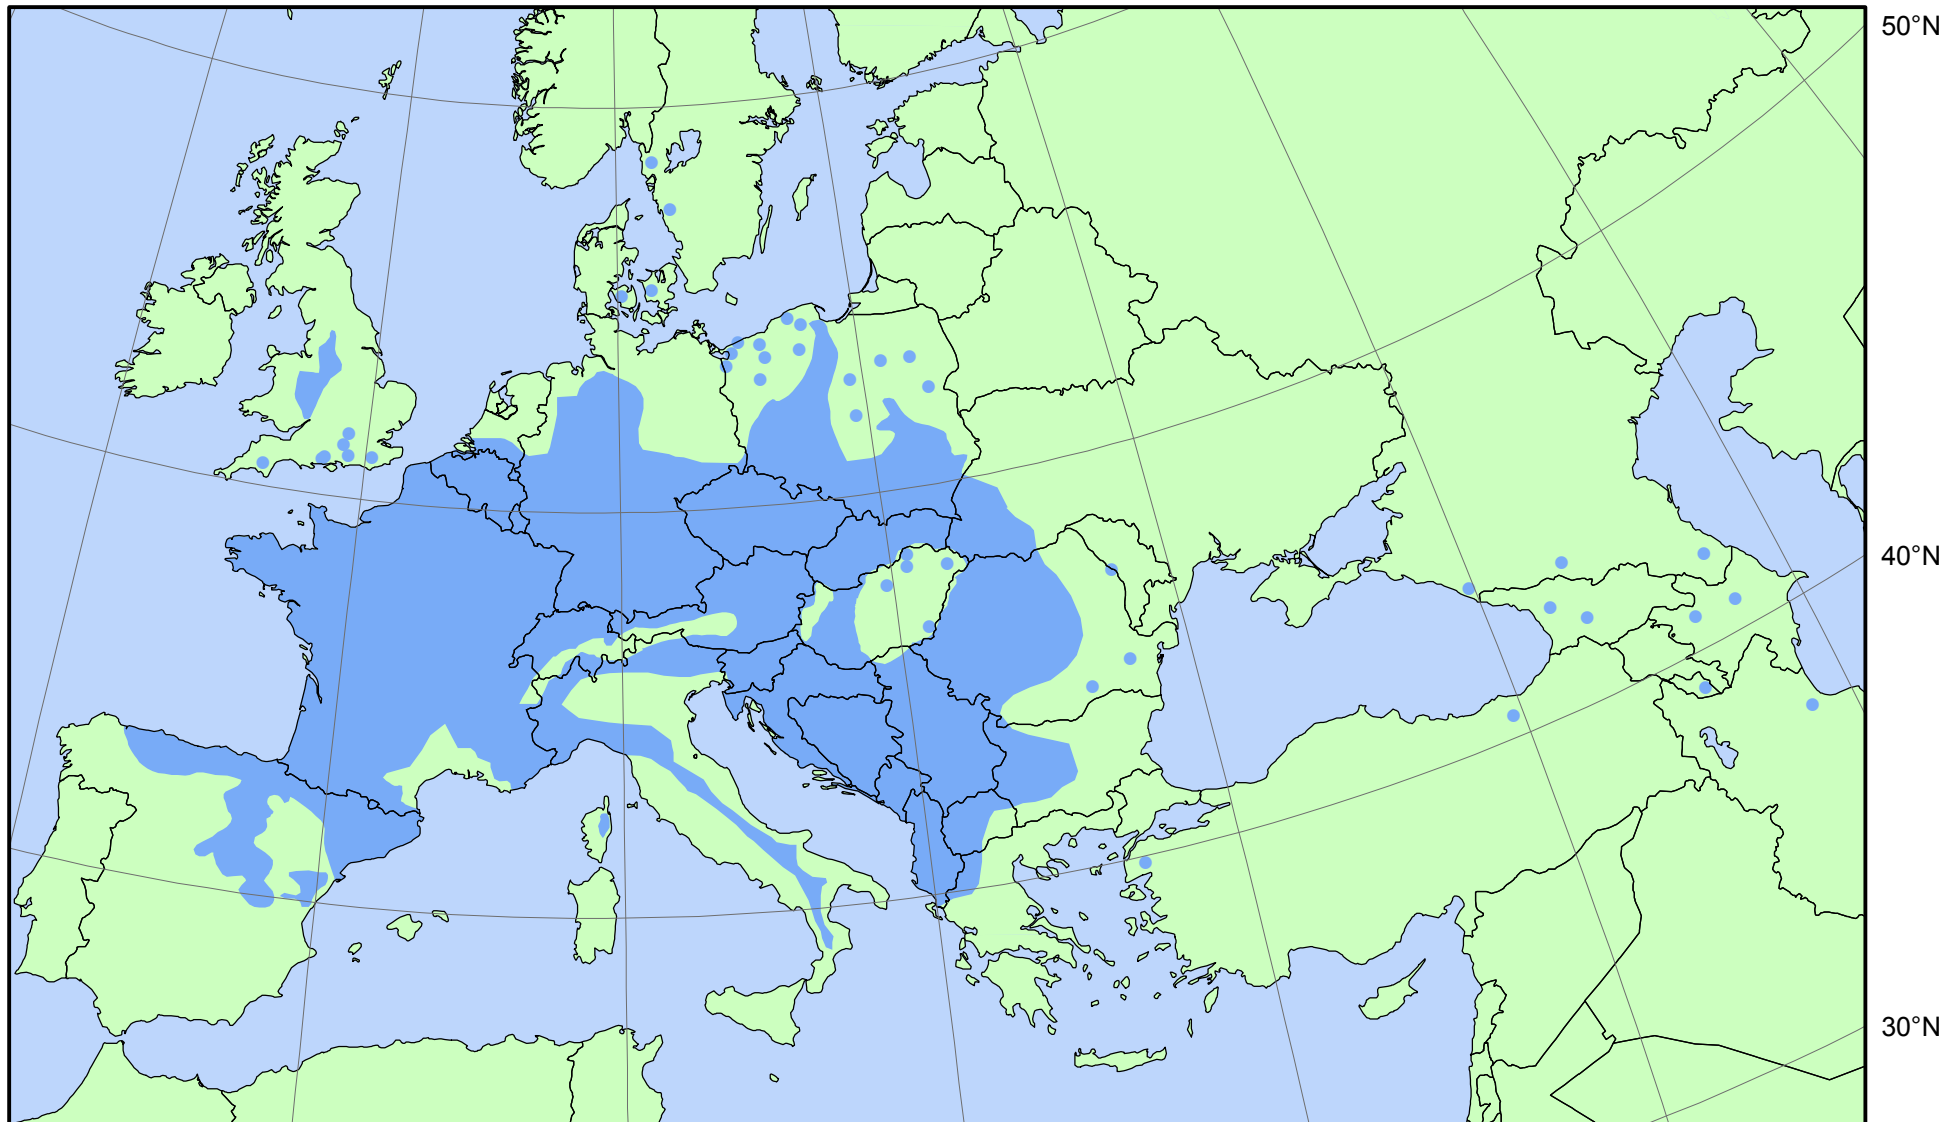

Tilia platyphyllos

20°W 10°W 0° 10°E 20°E 30°E 40°E 50°E 60°E

EUFORGEN Secretariat
c/o Biodiversity International
Via dei Tre Denari, 472/a
00057 Maccarese (Fiumicino)
Rome, Italy
Tel. (+39)066118251
Fax: (+39)0661979661
euf_secretariat@cgiar.org
More information, updates
and other maps at:
www.euforgen.org

This distribution map, showing the natural distribution area of *Tilia platyphyllos* was compiled by members of the EUFORGEN Networks

Citation: Distribution map of Lime (*Tilia platyphyllos*) EUFORGEN 2009, www.euforgen.org.