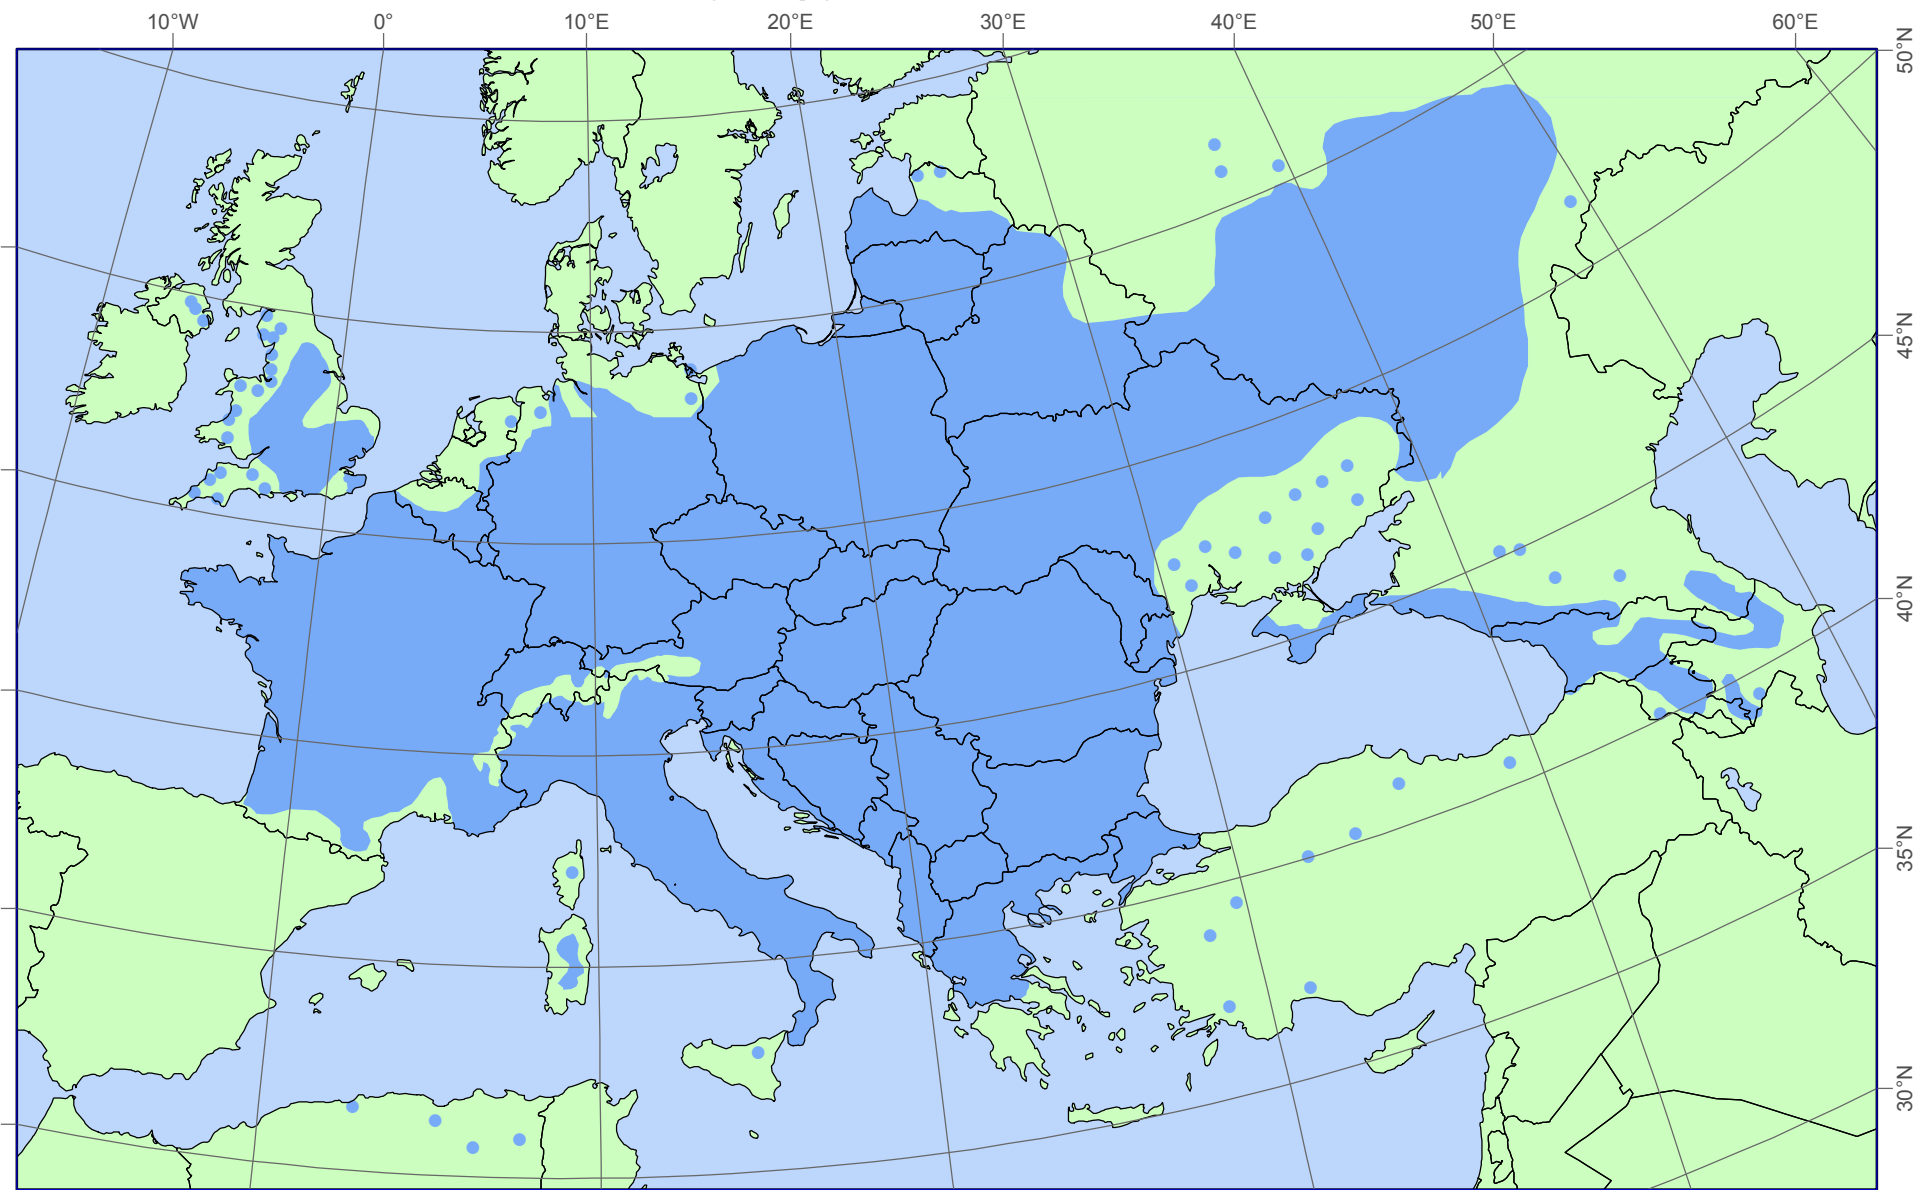

Pyrus pyraster

EUFORGEN Secretariat
c/o Bioversity International
Via dei Tre Denari, 472/a
00057 Maccarese (Fiumicino)
Rome, Italy
Tel. (+39)066118251
Fax: (+39)0661979661
euf_secretariat@cgiar.org
More information, updates
and other maps at:
www.euforgen.org

This distribution map, showing the natural distribution area of *Pyrus pyraster*, was compiled by members of the EUFORGEN Networks based on an earlier maps published by:
(i) Meusel H., Jäger E. Weinert E. 1965. Vergleichende Chorologie der Zentraleuropäischen Flora. Veb Gustav Fischer Verlag, Jena, 1. Karten, pp. 258
(ii) Wagner, I., 1995: Identifikation von Wildapfel (*Malus sylvestris* (L.) MILL.) und Wildbirne (*Pyrus pyraster* (L.) BURGSD.) Voraussetzung zur Generhaltung des einheimischen Wildobstes. Forstarchiv 66: 39-47.

Citation: Distribution map of Wild pear (*Pyrus pyraster*) EUFORGEN 2009, www.euforgen.org.

First published online in 2004 - Updated on 30 July 2008