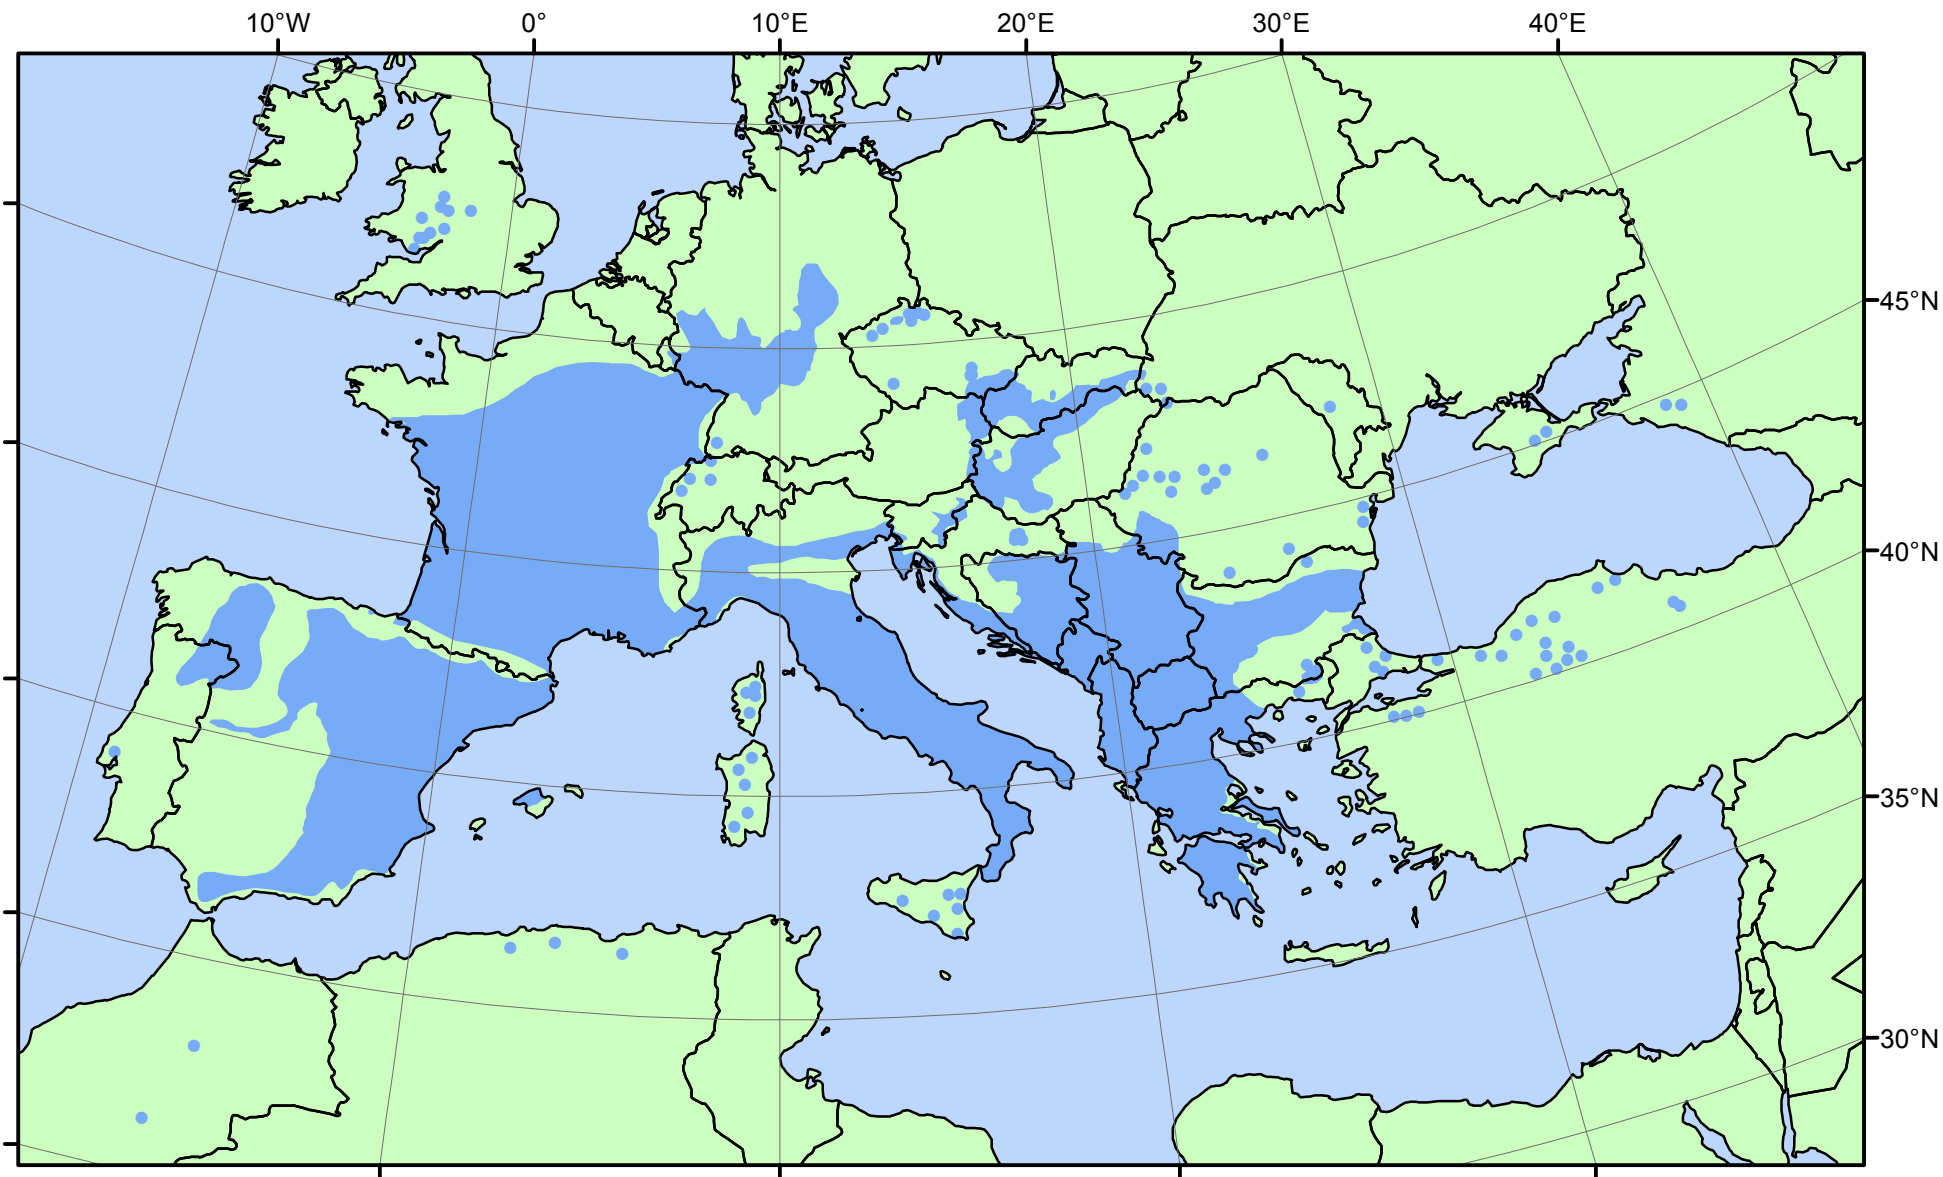

Sorbus domestica

EUFORGEN Secretariat
c/o Bioversity International
Via dei Tre Denari, 472/a
00057 Maccarese (Fiumicino)
Rome, Italy
Tel. (+39)0661181
Fax: (+39)0661979661
euforgen@cgiar.org
More information
and other maps at:
www.euforgen.org

This distribution map, showing the natural distribution area of *Sorbus domestica* was compiled by members of the EUFORGEN Networks based on an earlier map published by Kausch-Blecken v. Schmeling, W. in 2000 (The service tree (*Sorbus domestica* L.) (in German). 2.Edition, 184 p. Verlag Kausch, Bovenden Germany).

Citation: Distribution map of Service tree (*Sorbus domestica*) EUFORGEN 2014, www.euforgen.org.

First published online on 2003 - Updated on 10 January 2014